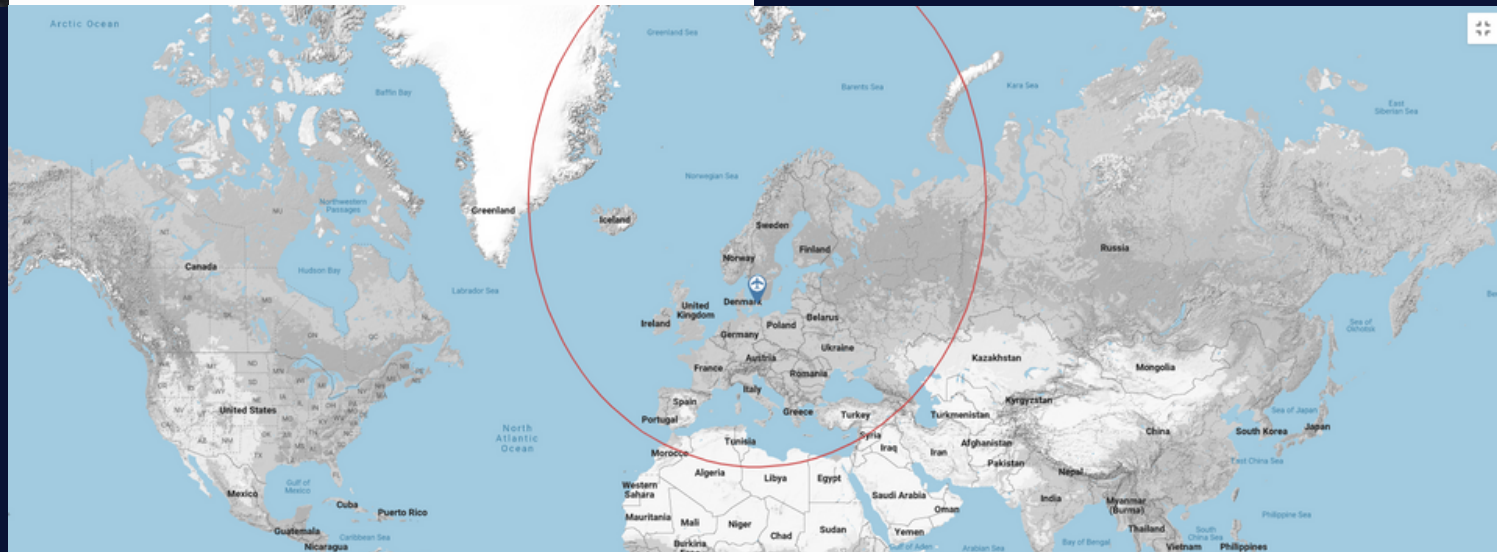

Type: Citation M2
Class: Light jet
YOM: 2020
MTOW: 10,700 lbs / 4,853 kg
Max range: 1,300 nm / 2,407 km
Max cruising speed: 400 kts

This jet has a range of over 1,300 nautical miles, allowing it to fly nonstop on shorter routes.