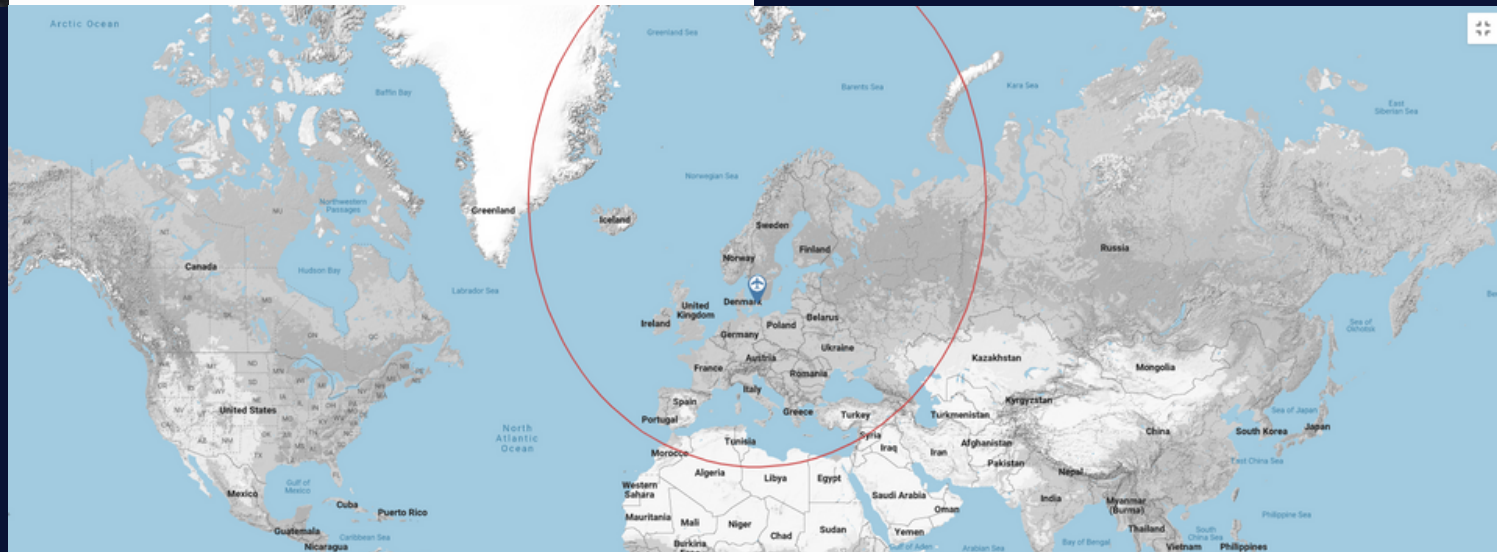

Type: Citation M2  
Class: Light jet  
YOM: 2020  
MTOW: 10,700 lbs / 4,853 kg  
Max range: 1,300 nm / 2,407 km  
Max cruising speed: 400 kts

This jet has a range of over 1,300 nautical miles, allowing it to fly nonstop on shorter routes.