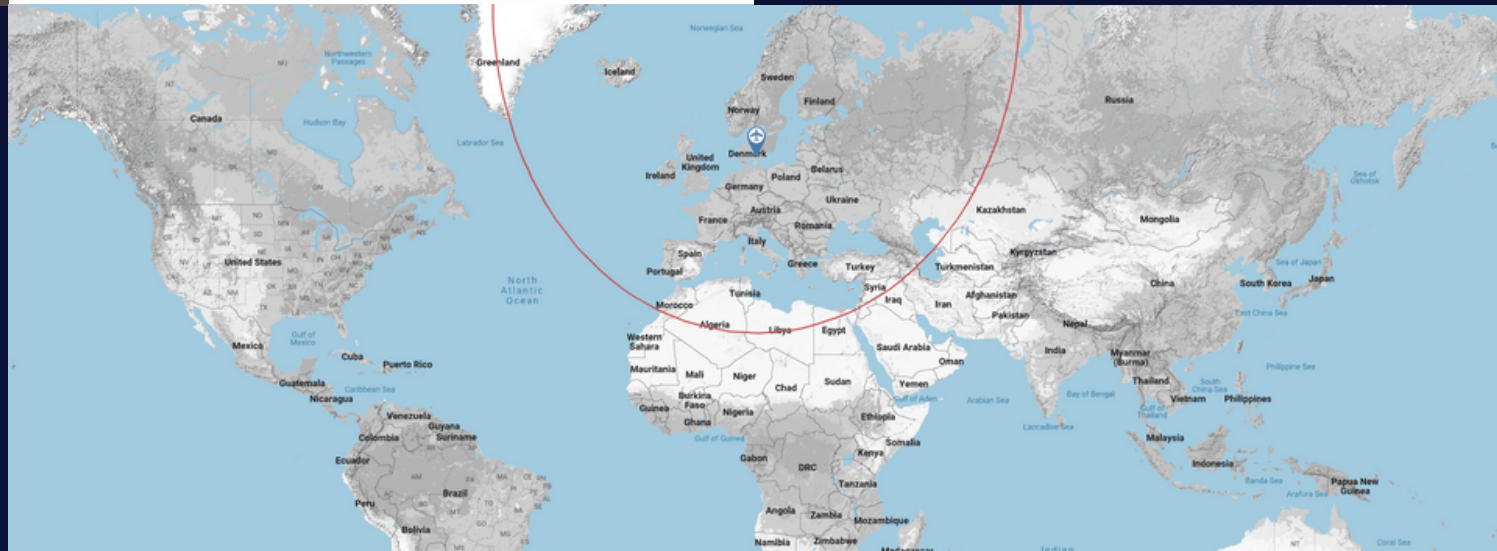

CABIN

Cockpit: 2

Flight attendant: No

Belted lavatory: No

Seats: 8

Bed capacity: No

Hot meal service: No

Send emails & text messages: Yes

Smoking allowed: No

Pet allowed: Yes

Owner's approval: Yes