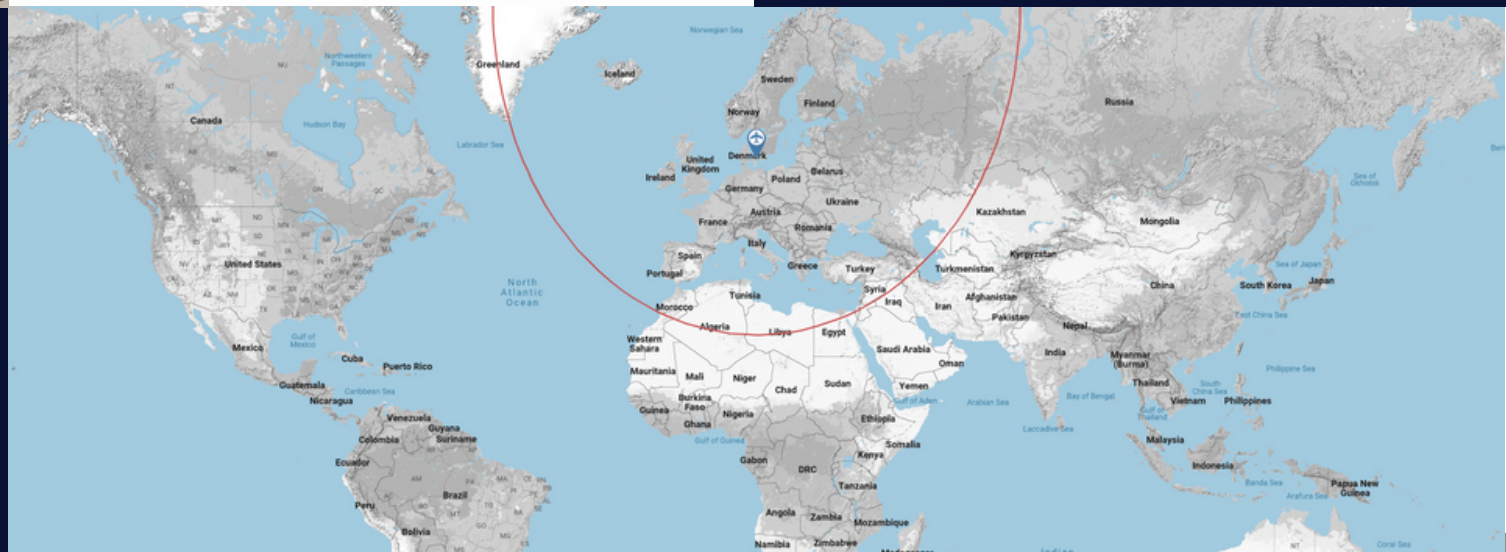

Owner's approval: Yes

The Pilatus PC-12 is ideal to fly colleagues, family or even special cargo.

Type: Pilatus PC-12/47

Class: SET

YOM: 2006

MTOW: 10,450 lbs / 4,740 kg

Max range: 1,600 nm / 2,963

Max cruising speed: 265 kts