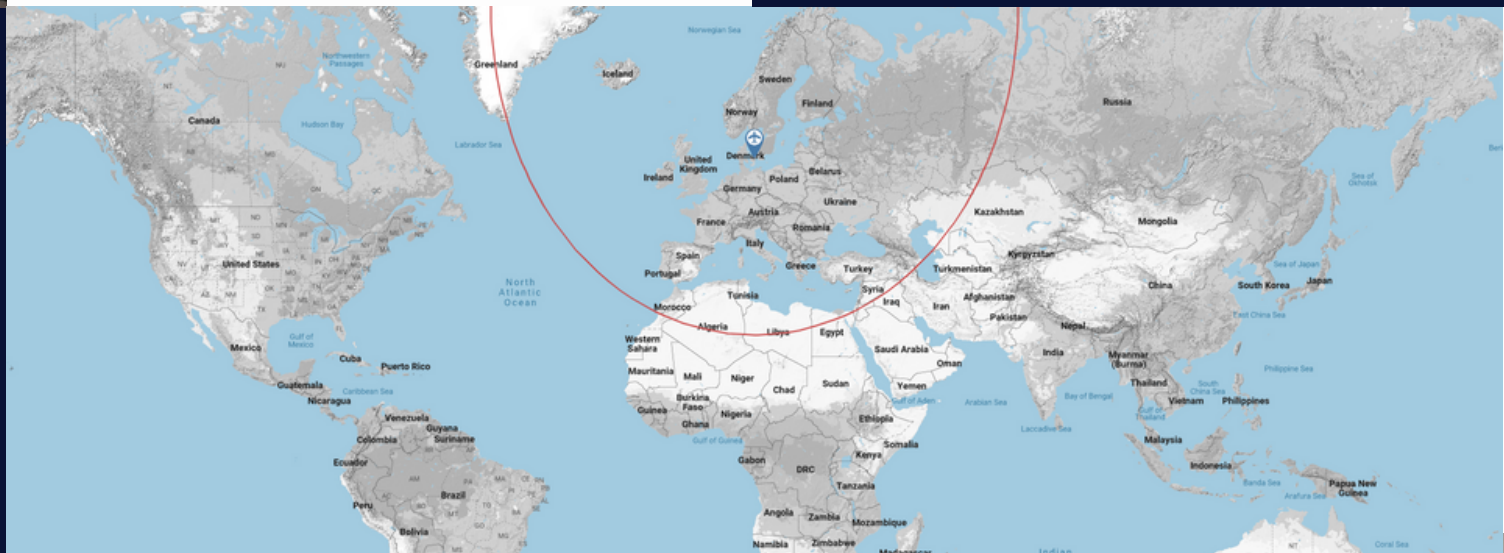

Type: Pilatus PC-12/47E

Class: SET

YOM: 2013

MTOW: 10,450 lbs /4,740 kg

Max range: 1,600 nm / 2,963km

Max cruising speed: 265 kts

It is famous as executive transportation for private companies and is ideal for flying families or even special cargo.