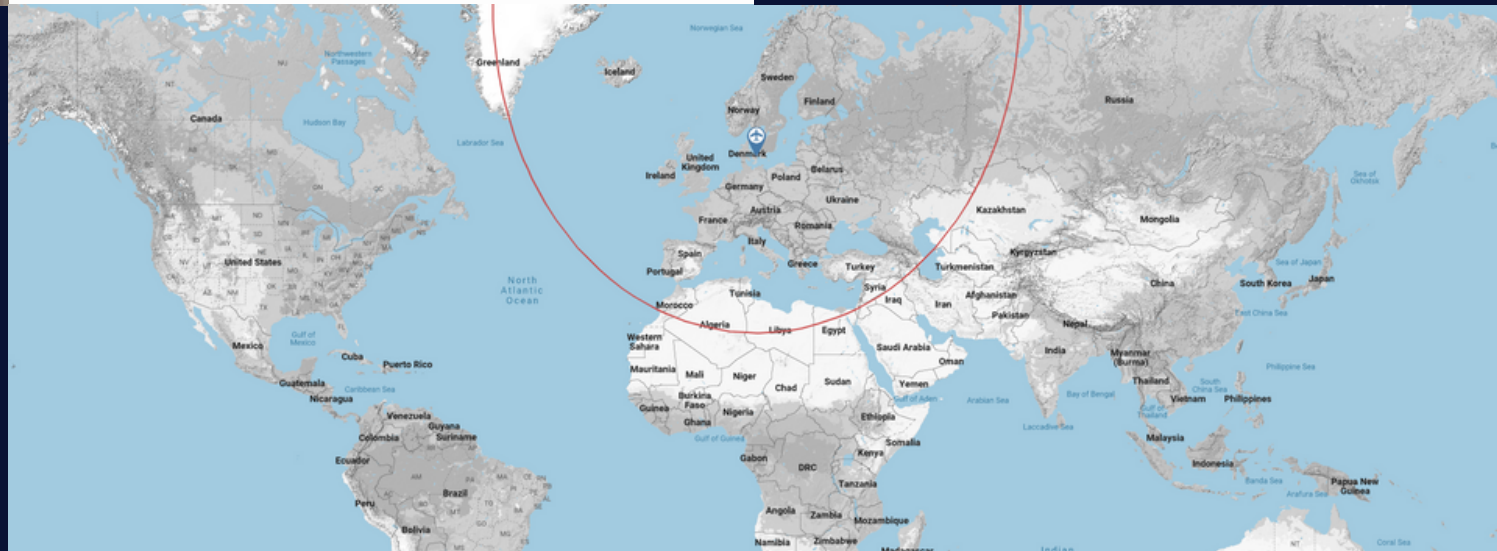

Type: Pilatus PC-12/47E

Class: SET

YOM: 2011

MTOW: 10,450 lbs / 4,740 kg

Max range: 1,600 nm / 2,963km

Max cruising speed: 265 kts

It is famous as executive transportation for private companies and is ideal for flying families or even special cargo.