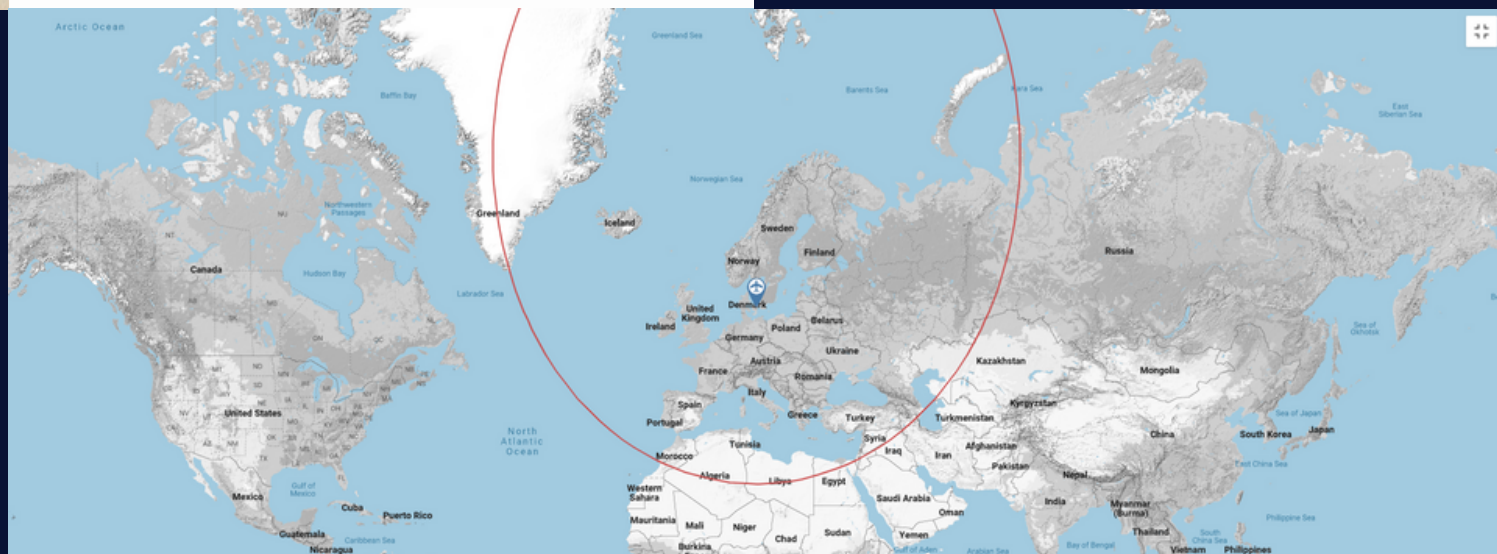

Type: Pilatus PC-12/47E
Class: SET
YOM: 2018
MTOW: 10,450 lbs / 4,740 kg
Max range: 1,600 nm / 2,963km
Max cruising speed: 265 kts

It is equipped with state-of-the-art avionics and safety features, including a digital pressurization system and a weather radar.