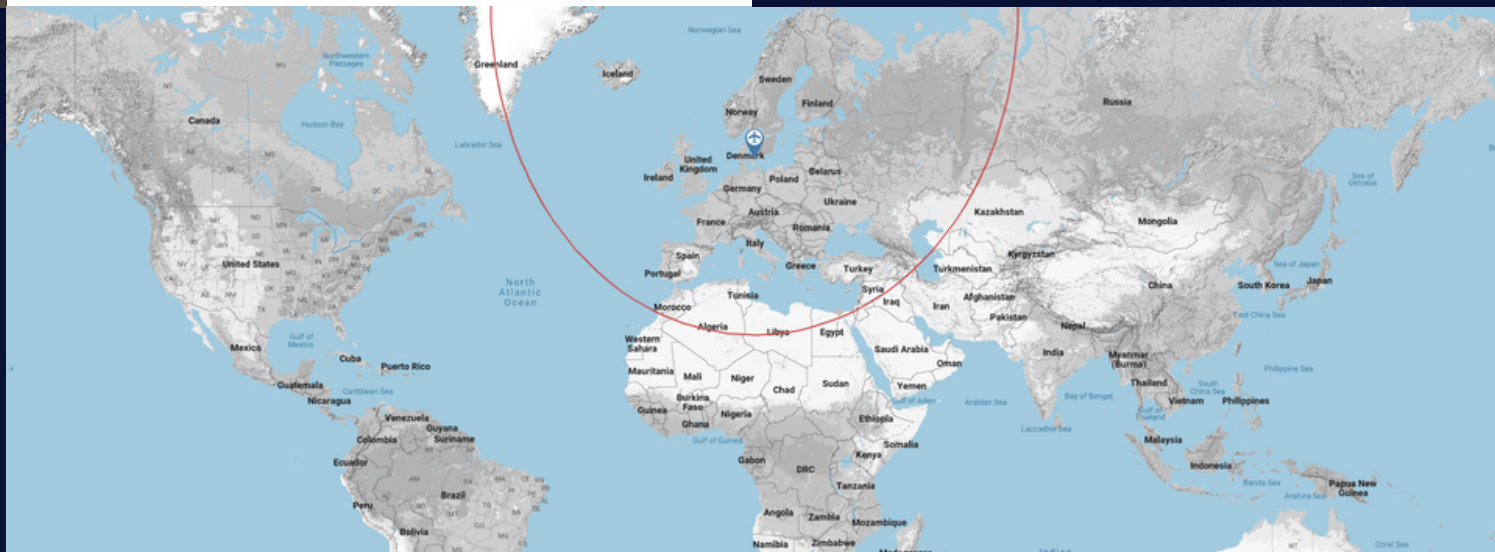

Max range: 1,600 nm / 2,963km

Max cruising speed: 265 kts

This single-engine turboprop business aircraft is nicely-equipped and is fitted with a toilet in front of the cabin.