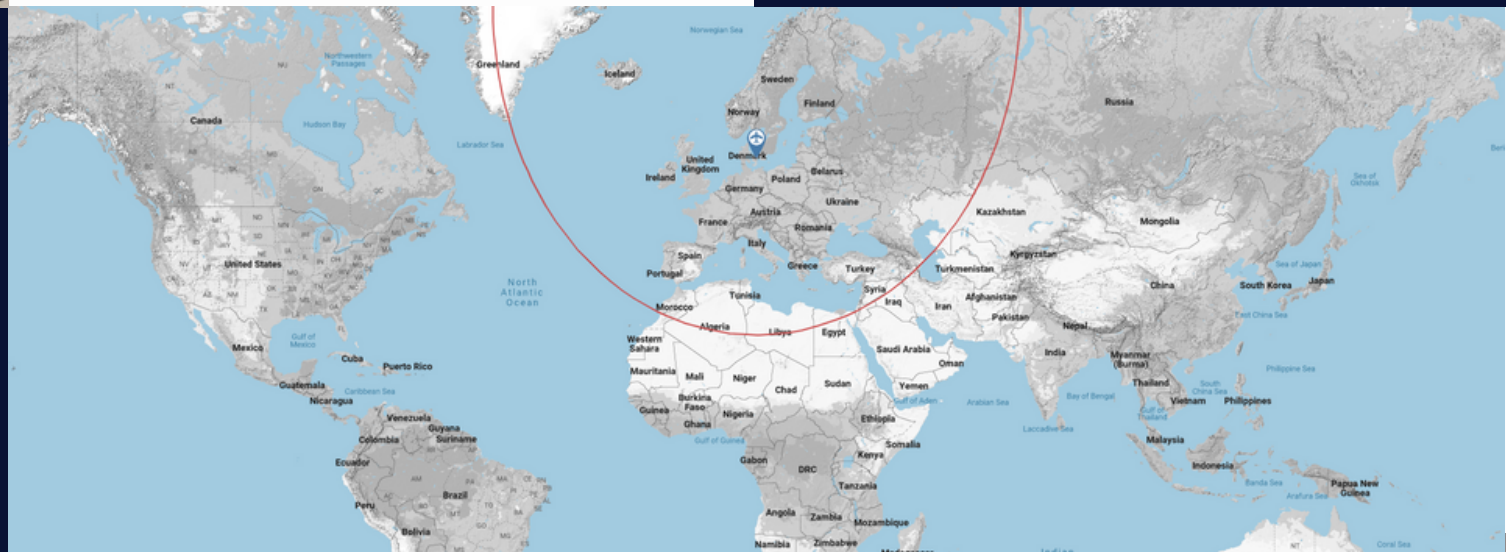

CABIN

Cockpit: 2

Flight attendant: No

Belted lavatory: No

Seats: 8

Bed capacity: No

Hot meal service: No

Send emails & text messages: Yes

Smoking allowed: No

Pets allowed: Yes

Owner's approval: Yes

The Pilatus PC-12 is ideal to fly colleagues, family or even special cargo.