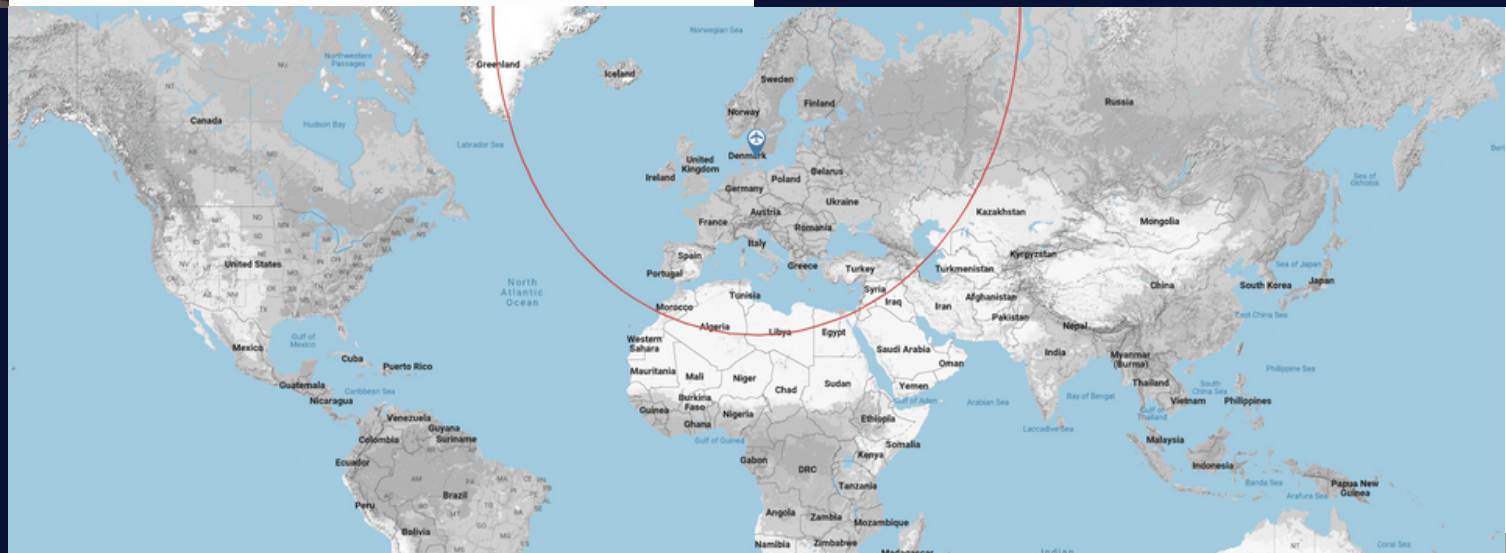

Type: Pilatus PC-12/47E

Class: SET

YOM: 2013

MTOW: 10,450 lbs /4,740 kg

Max range: 1,600 nm / 2,963km

Max cruising speed: 265 kts

It is famous as executive transportation for private companies and is ideal for flying families or even special cargo.