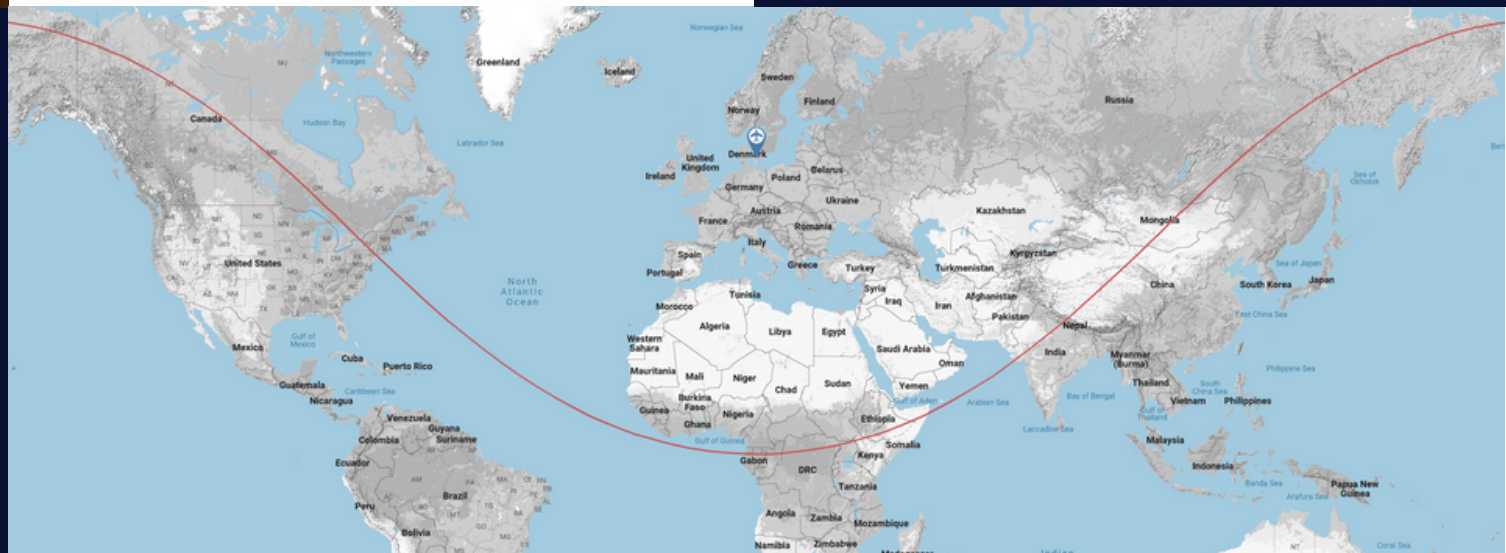

# GULFSTREAM G200

OY-IUV

Cabin height: 1.92m  
Cabin width: 2.19m  
Cabin length: 7.43m

The Gulfstream G200 is popular for business and private travel due to its spacious and comfortable cabin and long-range and advanced avionics.

Type: Gulfstream G200  
Class: Super Midsize Jet  
YOM: 2002  
MTOW: 35,450 lbs / 16,079 kg  
Max range: 2,900 nm / 5,370 km  
Max cruising speed: 470 kts

The G200 has a seating capacity of nine passengers; it is known for being a reliable and efficient aircraft that provides a high level of comfort and convenience.