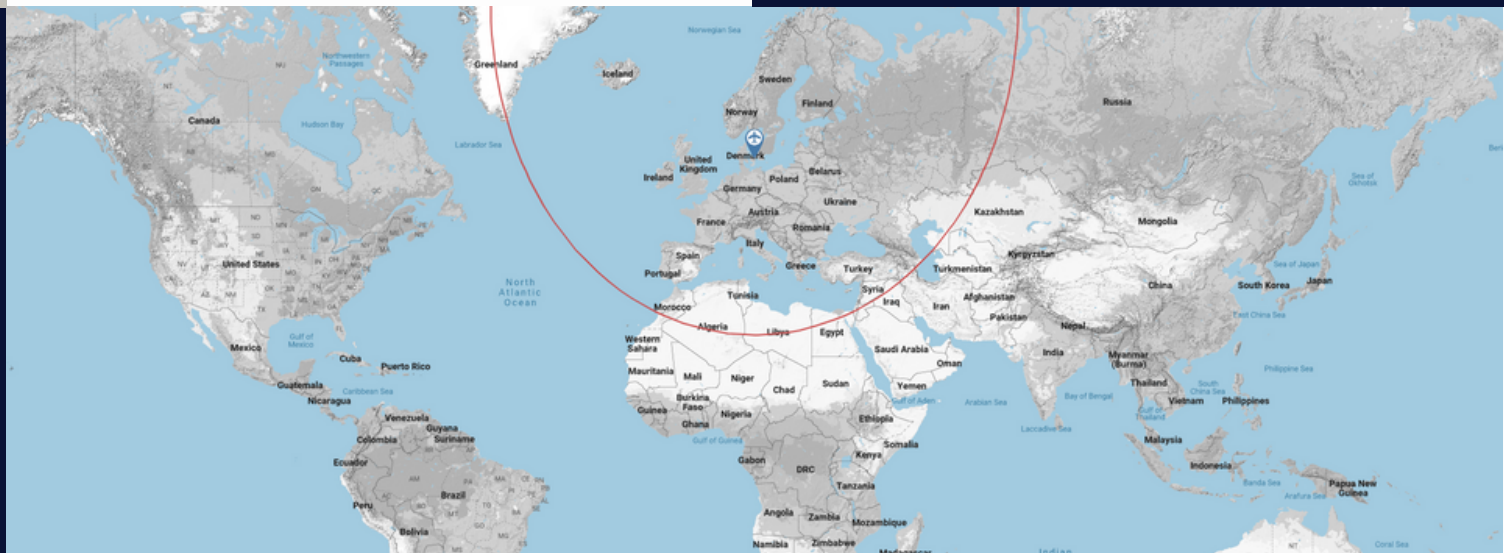

Type: Pilatus PC-12/47E

Class: SET

YOM: 2014

MTOW: 10,450 lbs / 4,740 kg

Max range: 1,600 nm / 2,963km

Max cruising speed: 265 kts

It is famous as executive transportation for private companies and is ideal for flying families or even special cargo.