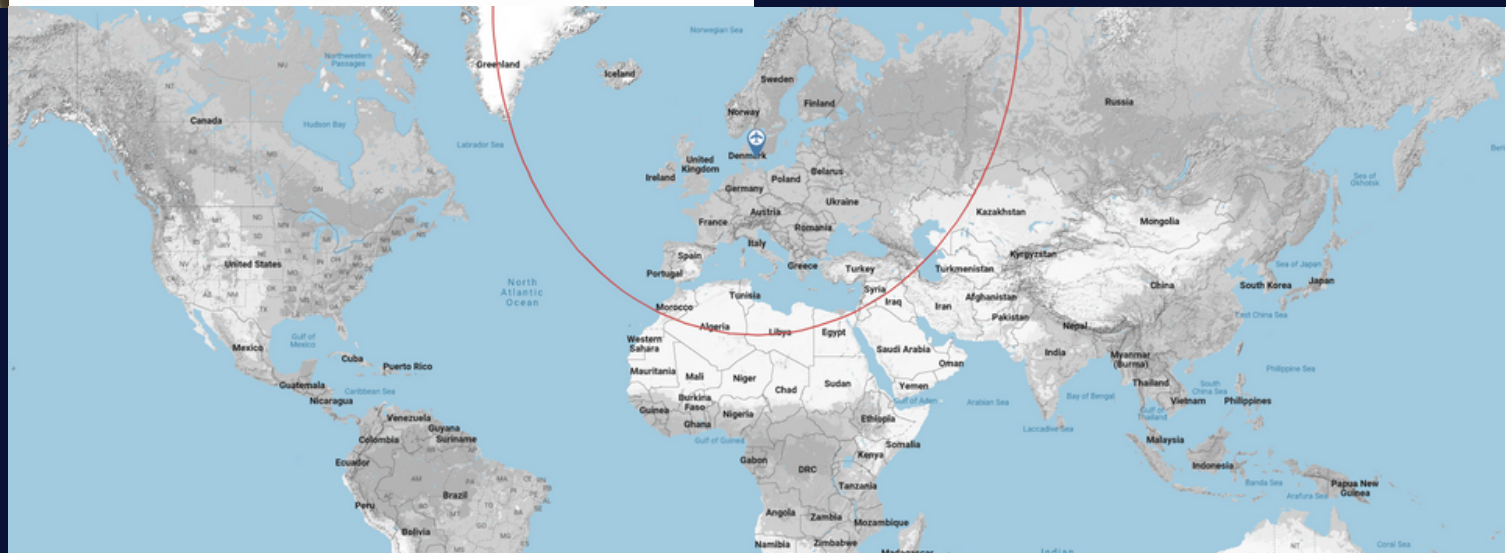

Type: Pilatus PC-12/47E

Class: SET

YOM: 2014

MTOW: 10,450 lbs / 4,740 kg

Max range: 1,600 nm / 2,963km

Max cruising speed: 265 kts

It is famous as executive transportation for private companies and is ideal for flying families or even special cargo.