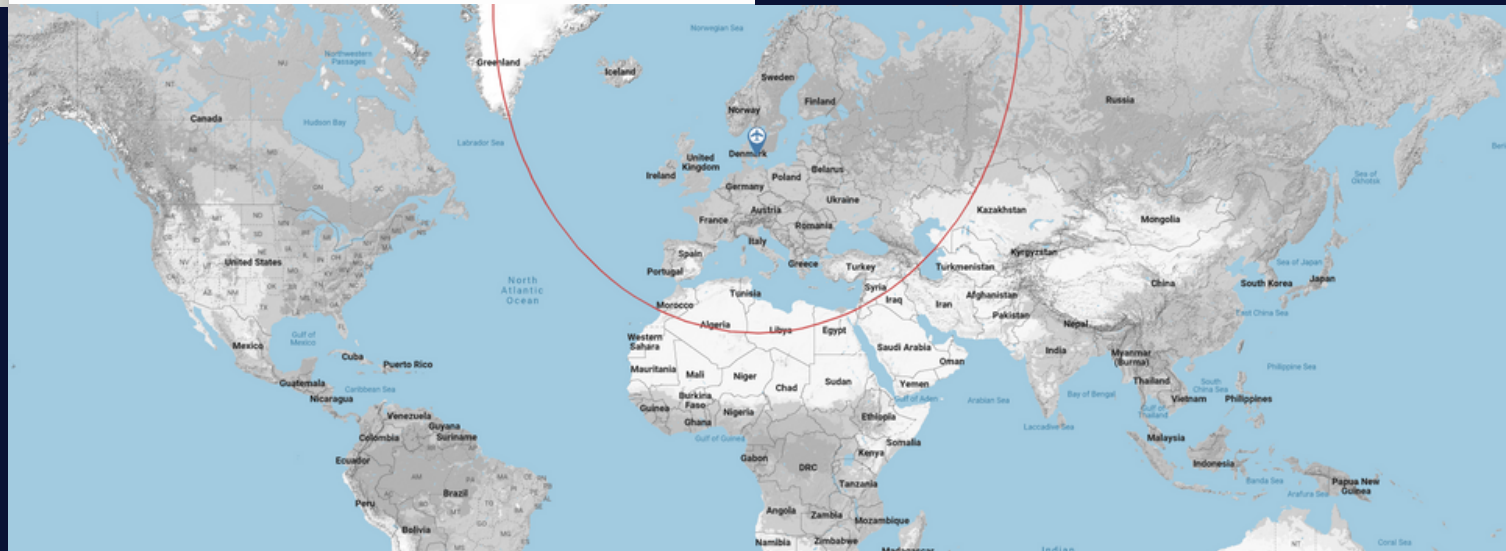

Owner's approval: Yes

The Pilatus PC-12 is ideal to fly colleagues, family or even special cargo.

Type: Pilatus PC-12/47E

Class: SET

YOM: 2008

MTOW: 10,450 lbs / 4,740 kg

Max range: 1,600 nm / 2,963km

Max cruising speed: 265 kts