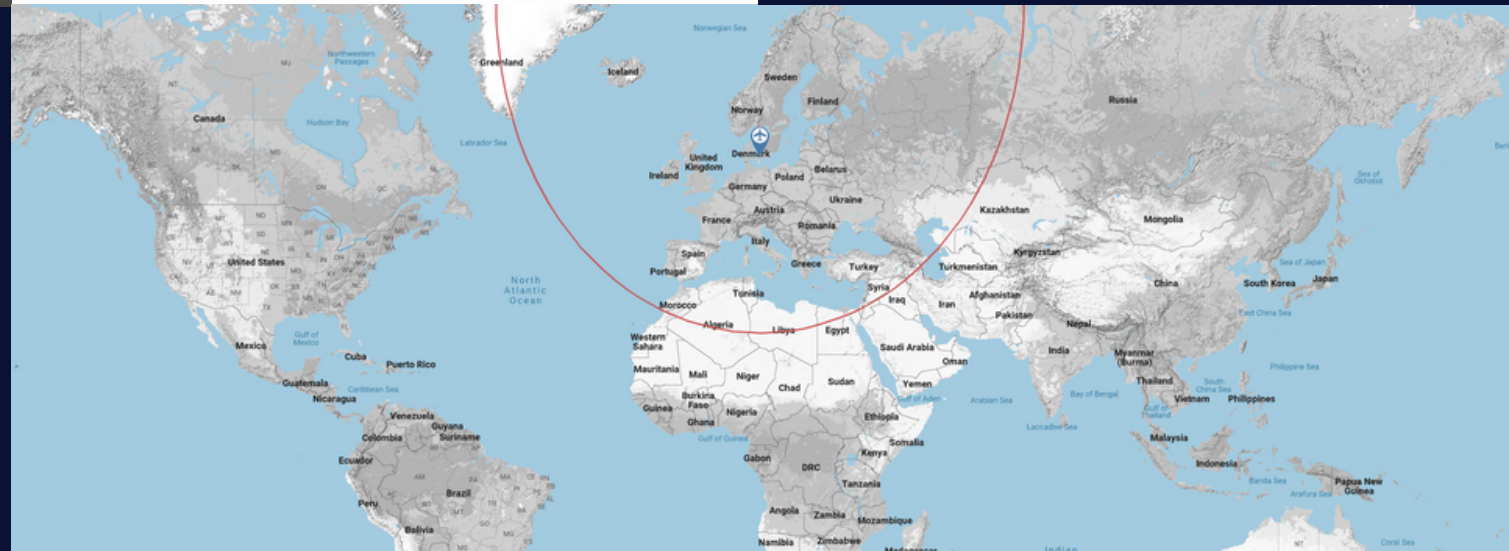

CABIN

Cockpit: 2

Flight attendant: No

Belted lavatory: No

Seats: 8

Bed capacity: No

Hot meal service: No

Send emails & text messages: Yes

Smoking allowed: No

Pets allowed: Yes

Owner's approval: Yes