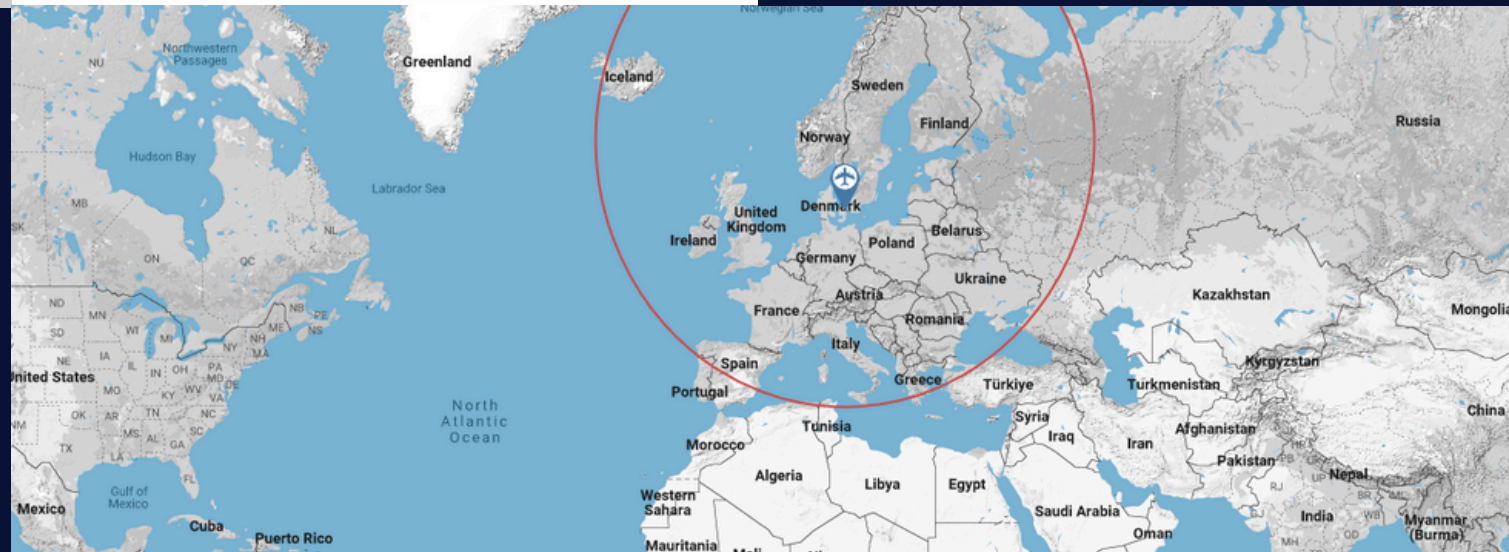

This Citation is designed to be economical and high-performing.

Type: Citation CJ2+

Class: Light jet

YOM: 2009

MTOW: 12,500 lbs /5,669 kg

Max range: 1,500 nm / 2,778 km

Max cruising speed: 415 kts

This aircraft is perfect for European destinations thanks to the design of the wings that can land on shorter runways than most business jets in its class.