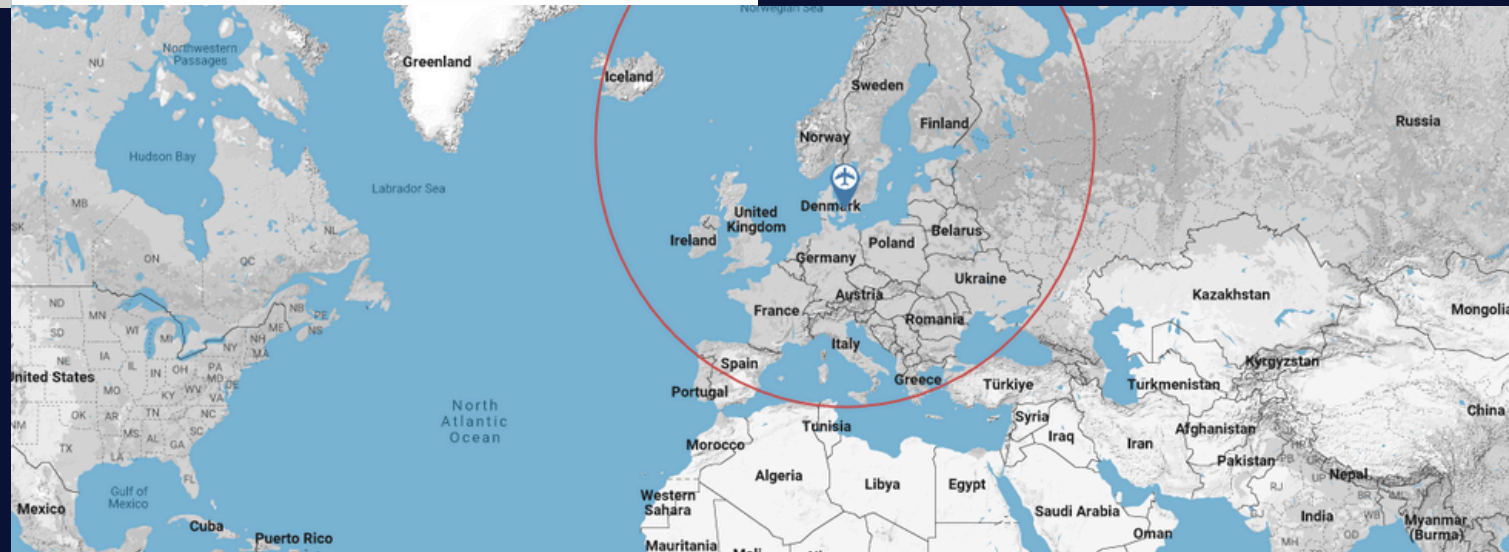

Max range: 1,500 nm / 2,778 km

Max cruising speed: 415 kts

This aircraft is perfect for European destinations thanks to the design of the wings that can land on shorter runways than most business jets in its class.