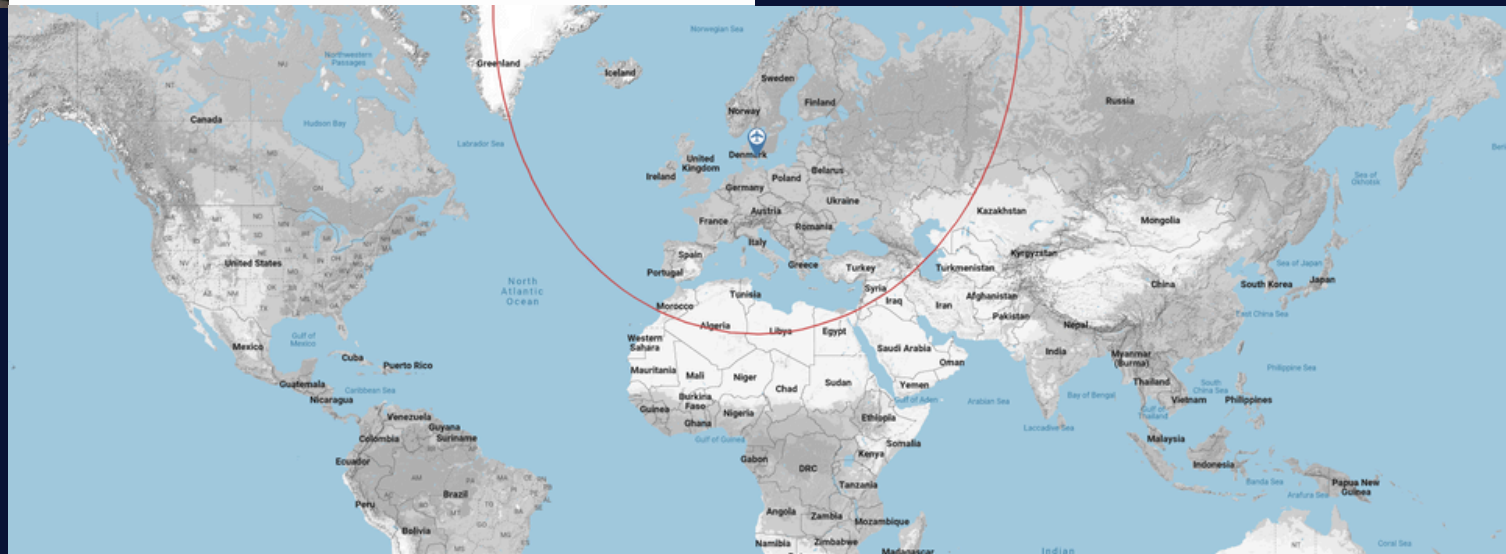

Type: Pilatus PC-12/47E

Class: SET

YOM: 2013

MTOW: 10,450 lbs /4,740 kg

Max range: 1,600 nm / 2,963km

Max cruising speed: 265 kts

It is famous as executive transportation for private companies and is ideal for flying families or even special cargo.