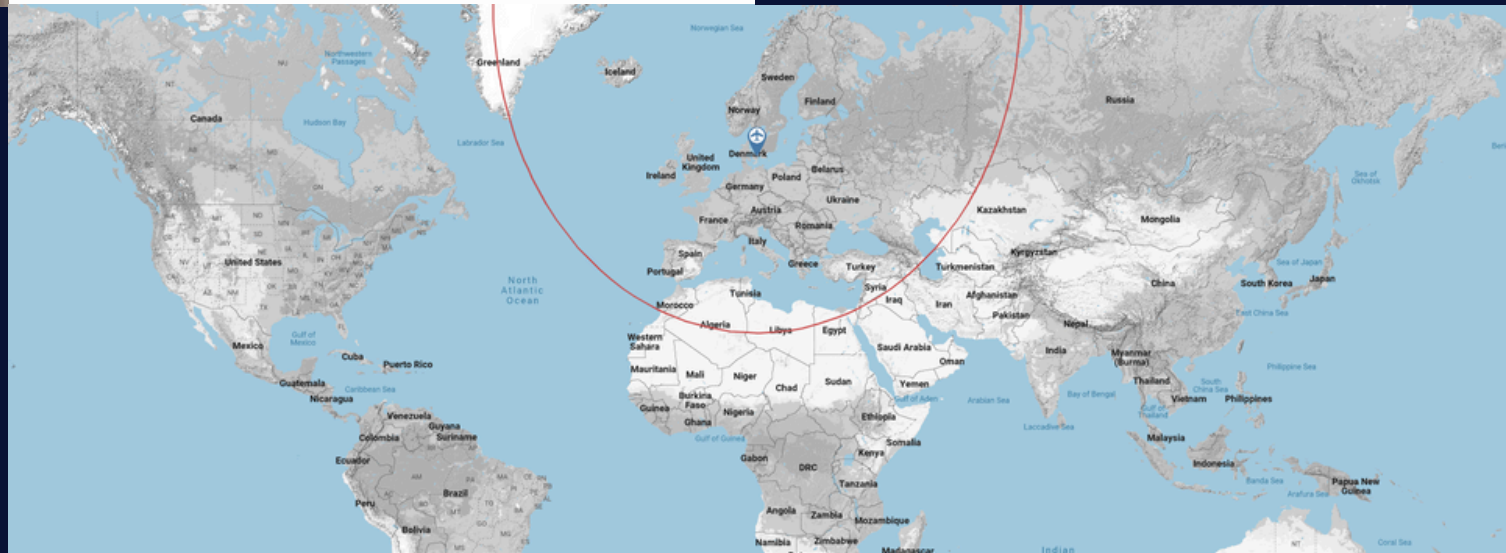

Type: Pilatus PC-12/47E

Class: SET

YOM: 2011

MTOW: 10,450 lbs / 4,740 kg

Max range: 1,600 nm / 2,963km

Max cruising speed: 265 kts

It is famous as executive transportation for private companies and is ideal for flying families or even special cargo.