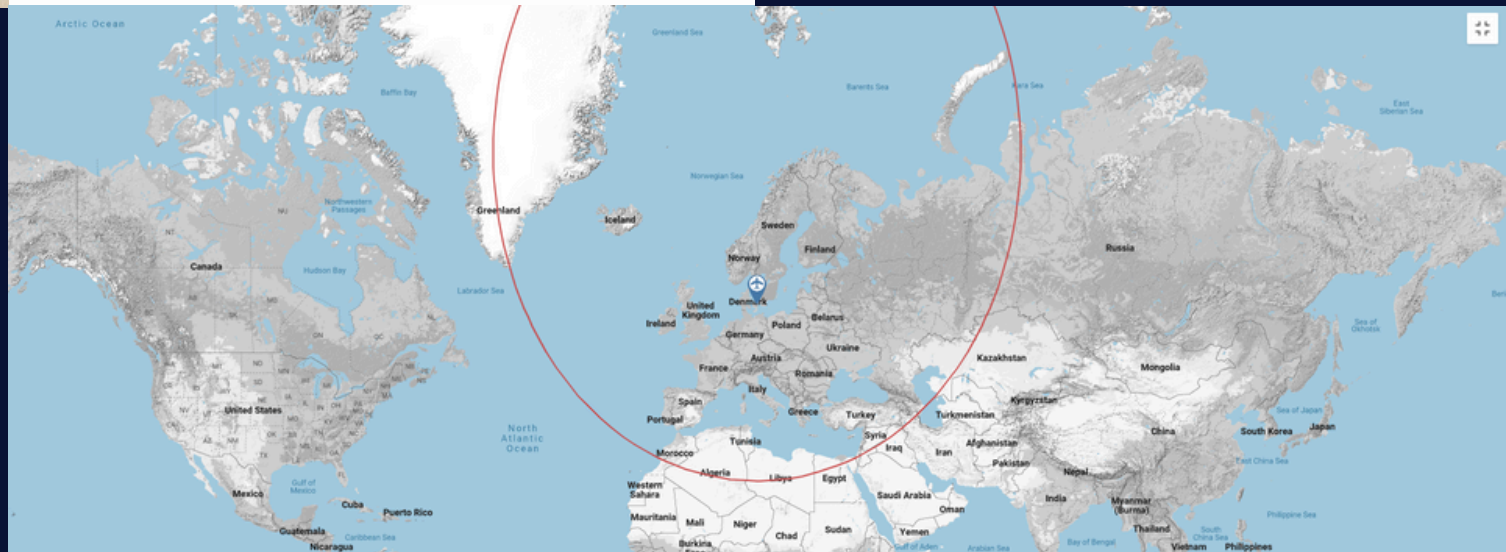

Type: Pilatus PC-12/47E

Class: SET

YOM: 2018

MTOW: 10,450 lbs / 4,740 kg

Max range: 1,600 nm / 2,963km

Max cruising speed: 265 kts

It is equipped with state-of-the-art avionics and safety features, including a digital pressurization system and a weather radar.