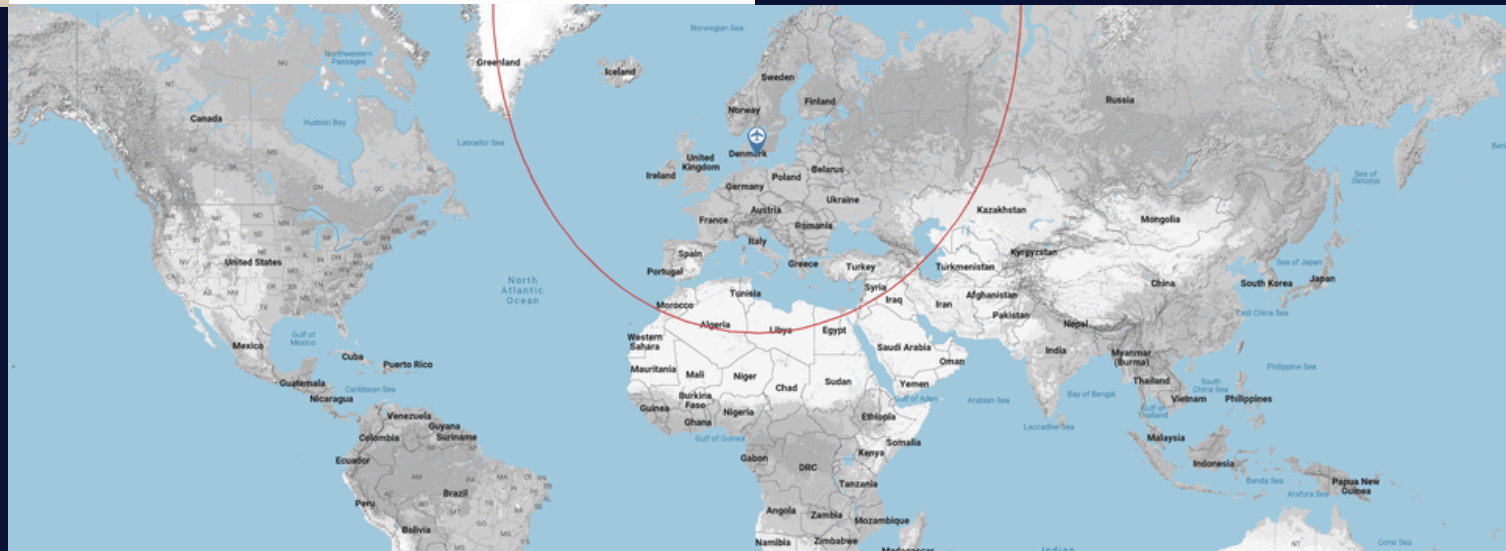

Type: Pilatus PC-12/47E

Class: SET

YOM: 2018

MTOW: 10,450 lbs / 4,740 kg

Max range: 1,600 nm / 2,963km

Max cruising speed: 265 kts

It is equipped with state-of-the-art avionics and safety features, including a digital pressurization system and a weather radar.