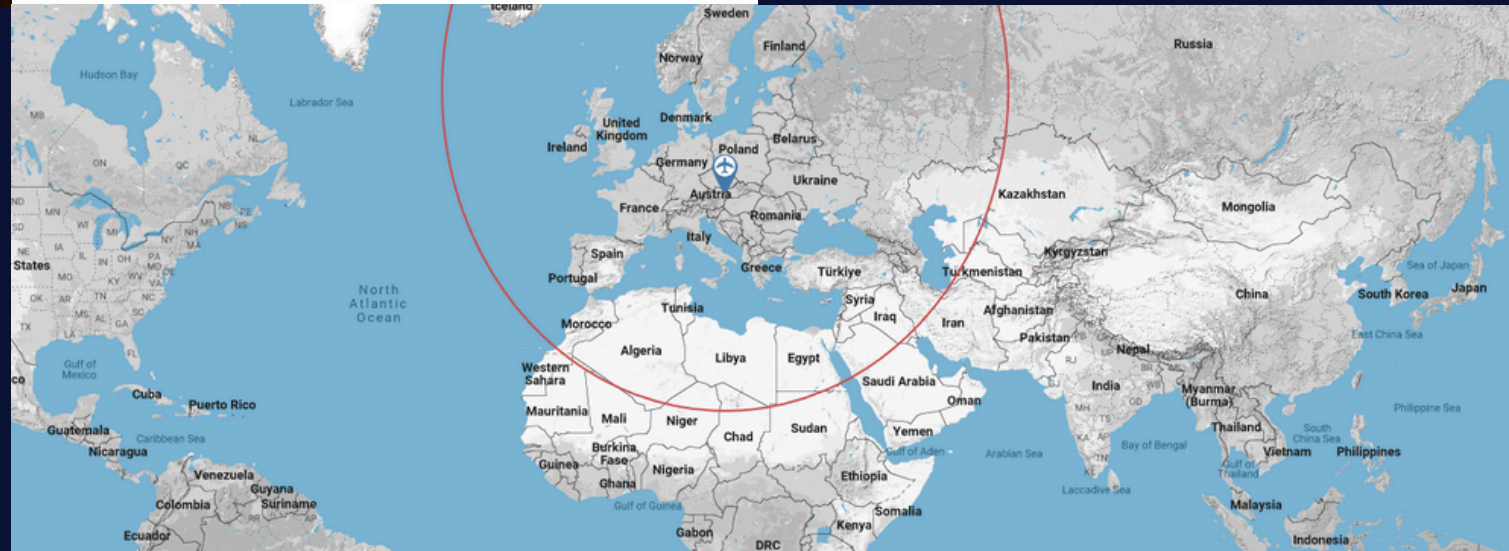

CABIN

Cockpit: 2

Flight attendant: No

Belted lavatory: No

Seats: 8

Bed capacity: No

Hot meal service: No

Smoking allowed: No

Pets allowed: Yes

Owner's approval: No