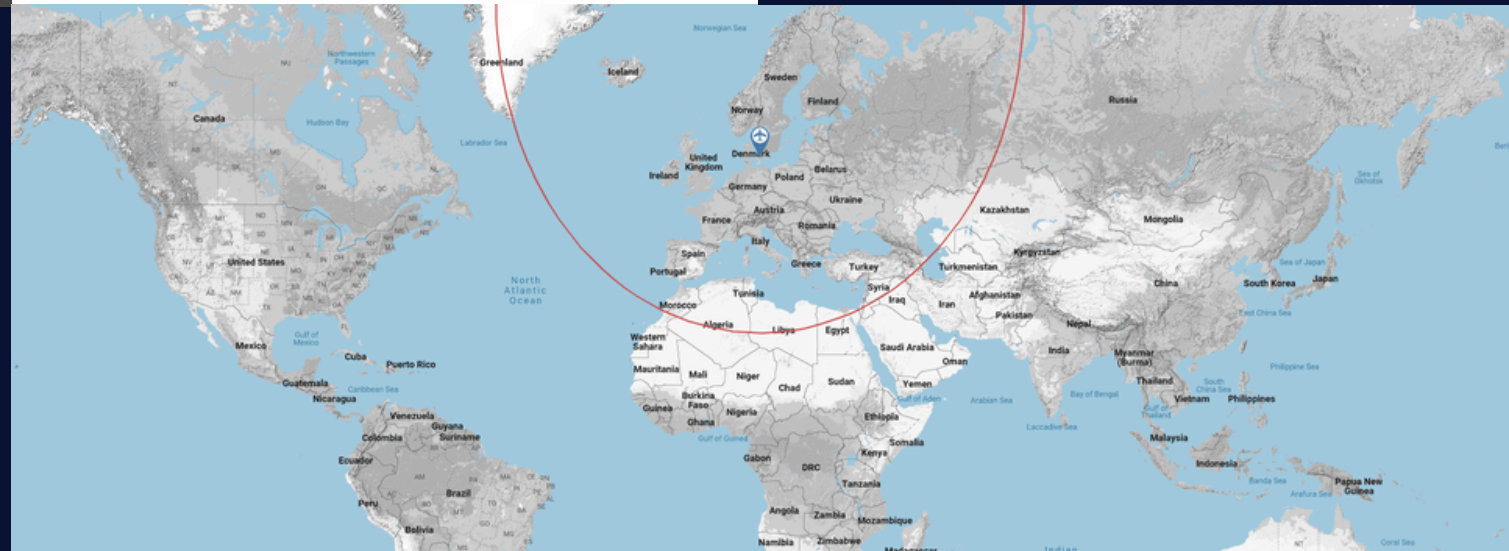

CABIN

Cockpit: 2

Flight attendant: No

Belted lavatory: No

Seats: 8

Bed capacity: No

Hot meal service: No

Send emails & text messages: Yes

Smoking allowed: No

Pets allowed: Yes

Owner's approval: No