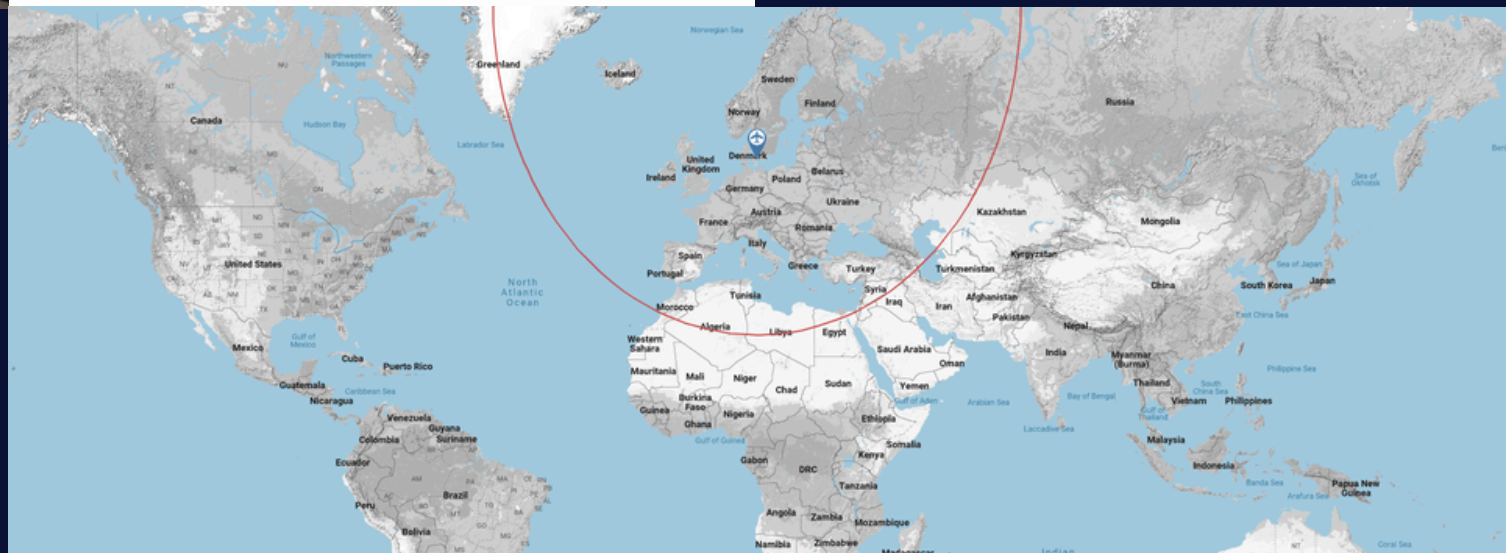

Type: Pilatus PC-12/47E

Class: SET

YOM: 2013

MTOW: 10,450 lbs /4,740 kg

Max range: 1,600 nm / 2,963km

Max cruising speed: 265 kts

It is famous as executive transportation for private companies and is ideal for flying families or even special cargo.