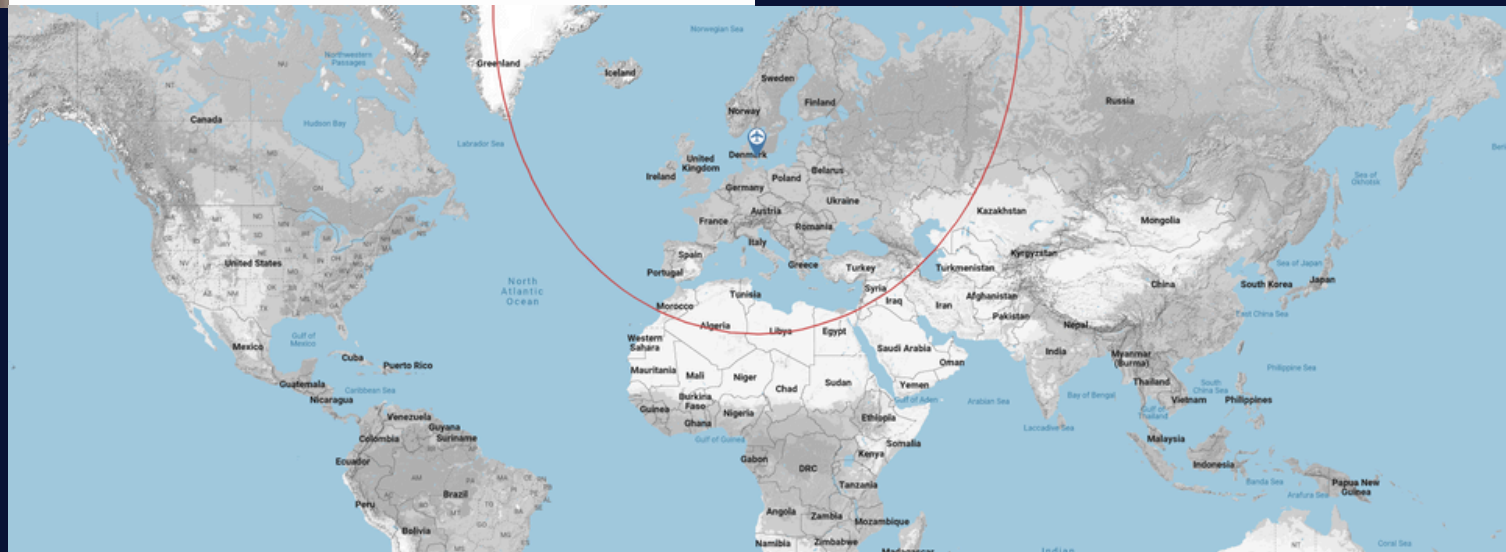

Type: Pilatus PC-12/47E
Class: SET
YOM: 2011
MTOW: 10,450 lbs /4,740 kg
Max range: 1,600 nm / 2,963km
Max cruising speed: 265 kts

It is famous as executive transportation for private companies and is ideal for flying families or even special cargo.